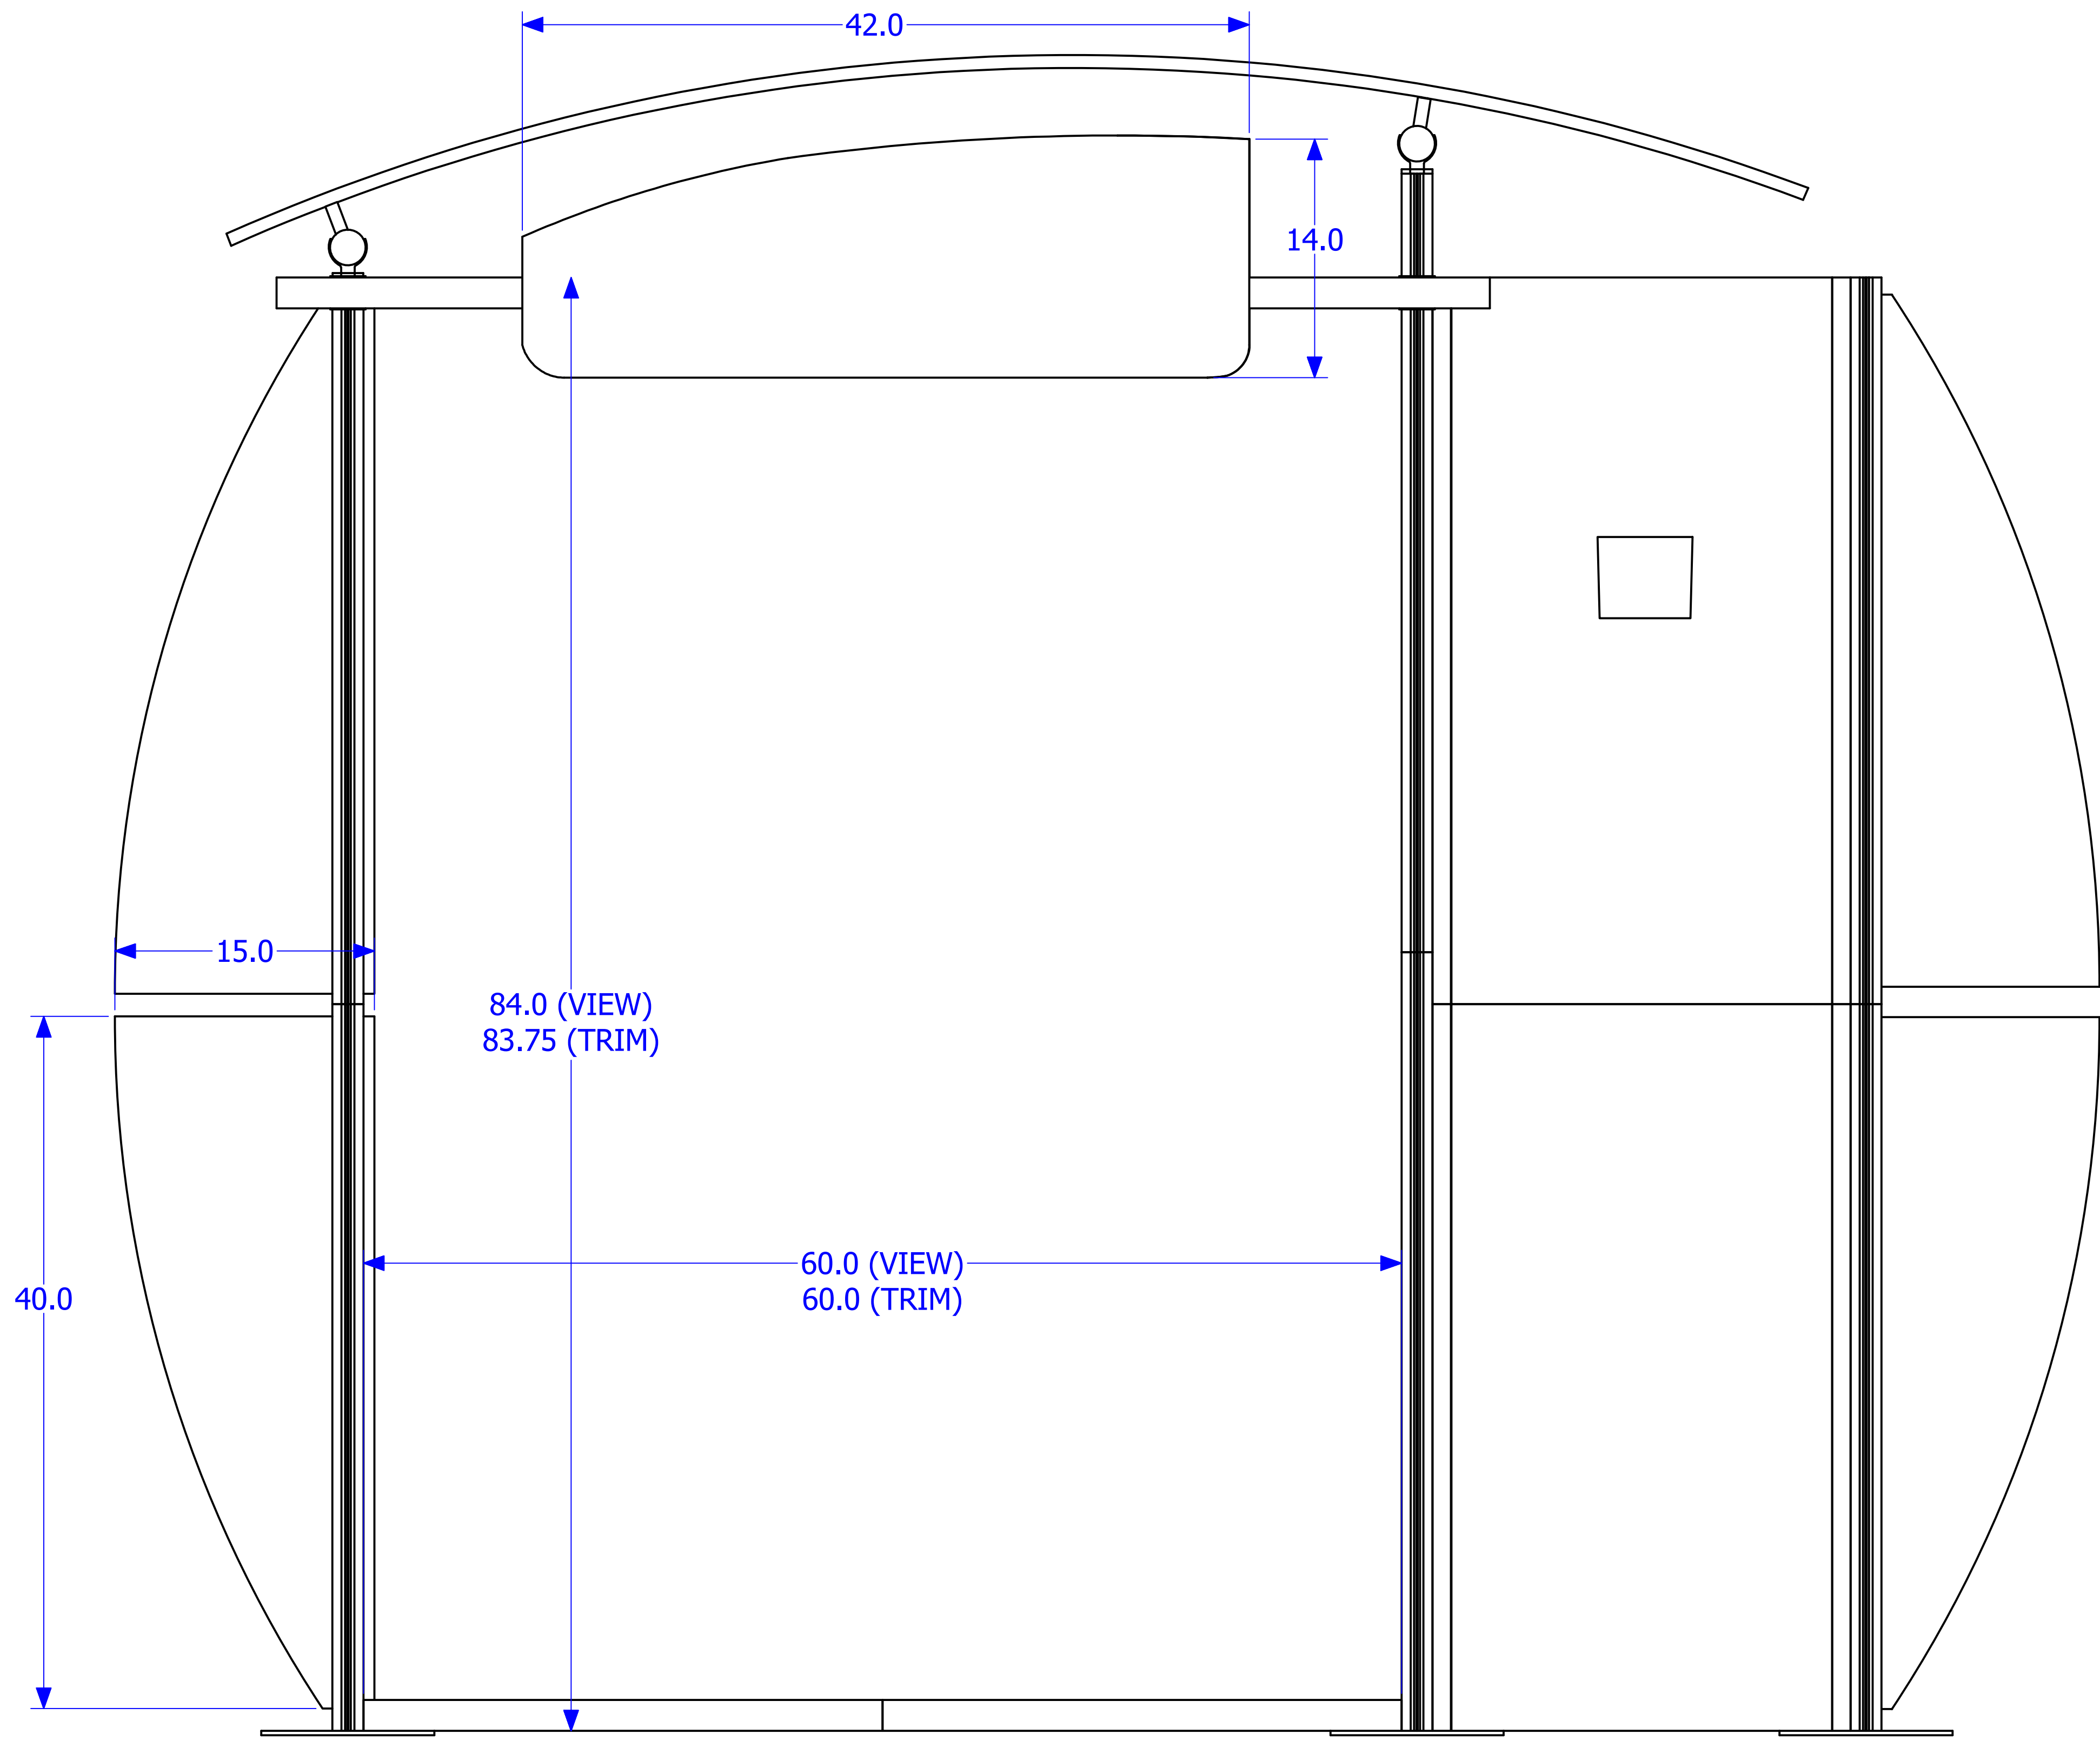

GRAPHIC SPECS	
PRODUCT NAME:	ECO-1005 (CIRCO)
MATERIAL:	PARADISE FABRC
VIEWABLE SIZE:	(1) 60" x 84"
TRIM SIZE:	(1) 60" x 83.75"
MATERIAL:	ECO POLY
VIEWABLE SIZE:	(1) 42" x 14"
TRIM SIZE:	(1) 42" x 14"
ESTIMATED GRAPHIC PACKAGE	\$760 RETAIL
EFFECTIVE DATE:	8/1/2011

**Please use this document for reference only.
Contact your distributor for final graphic templates per order.**

DRAWN michaelmccord	7/20/2011	TITLE	
CHECKED		ECO-1005 GRAPHIC SPECS	
QA		SIZE	REV
MFG		D	ECO-1005 (CIRCO) GFX SPECS
APPROVED		SCALE	SHEET 1 OF 1