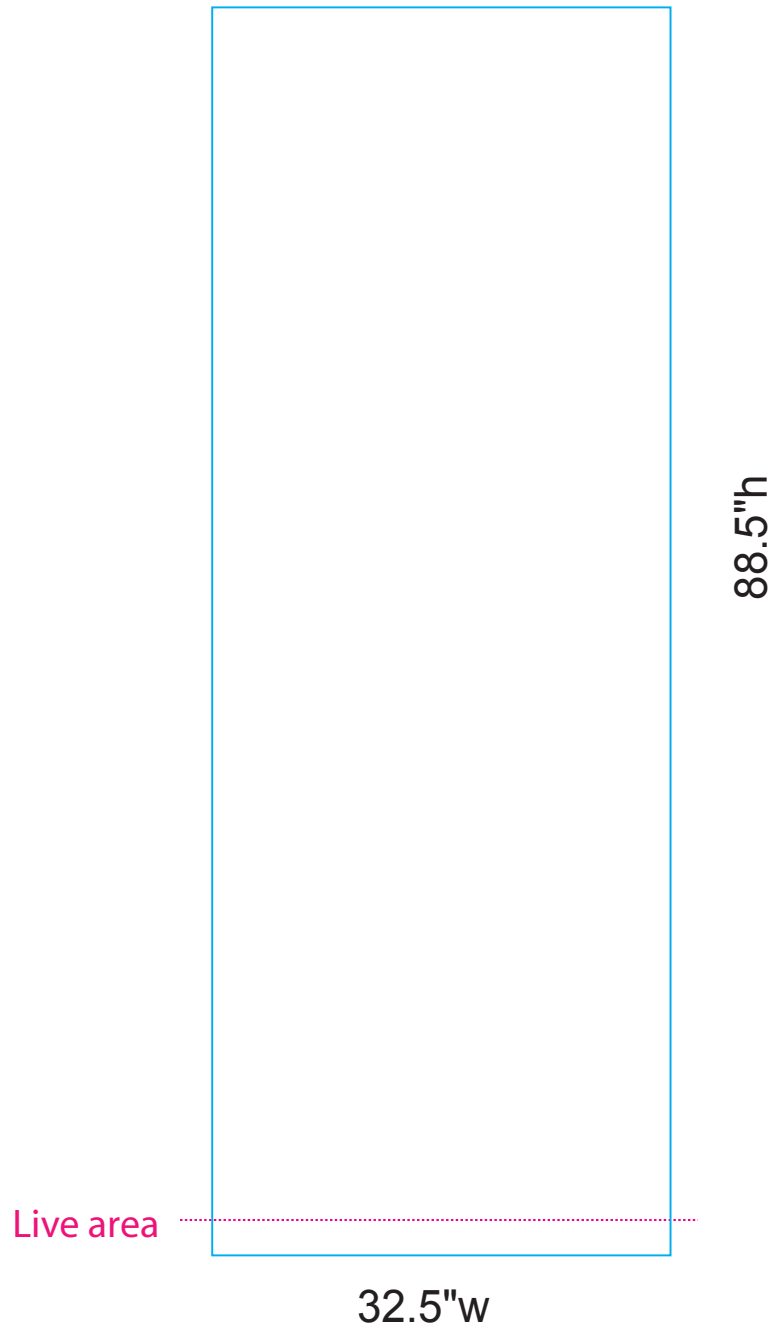

Courier

Final size: 32.5"w x 88.5"h
Live area from the top: 86"h